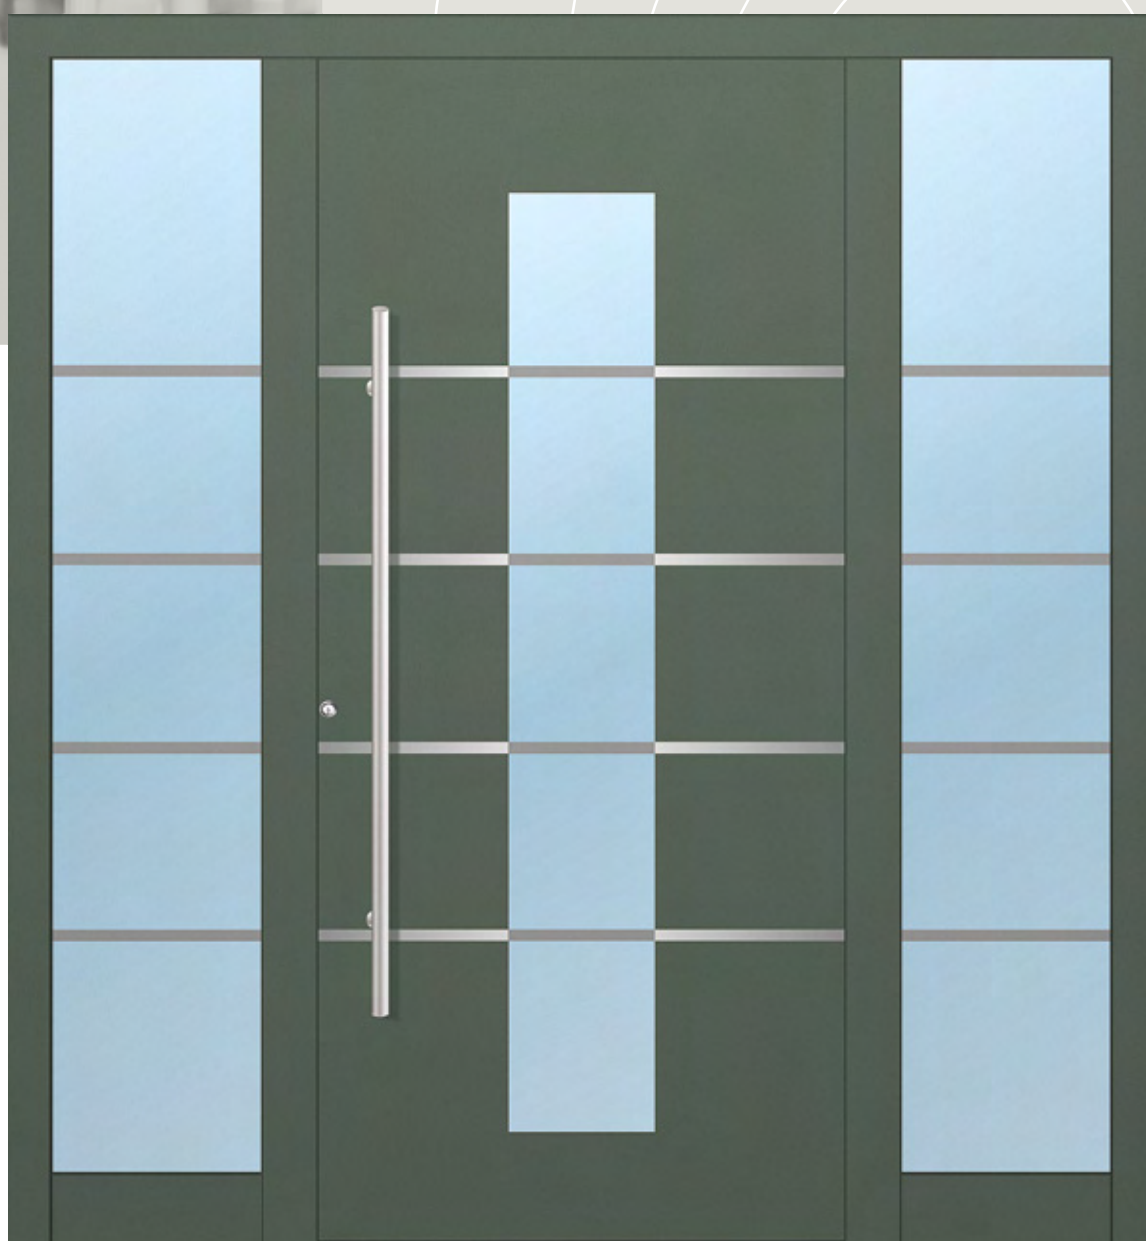

comfort

Code: **1300**
Color: RAL 7010
Glass: Sandblast
Decorative: Inox
External Handle: Bar