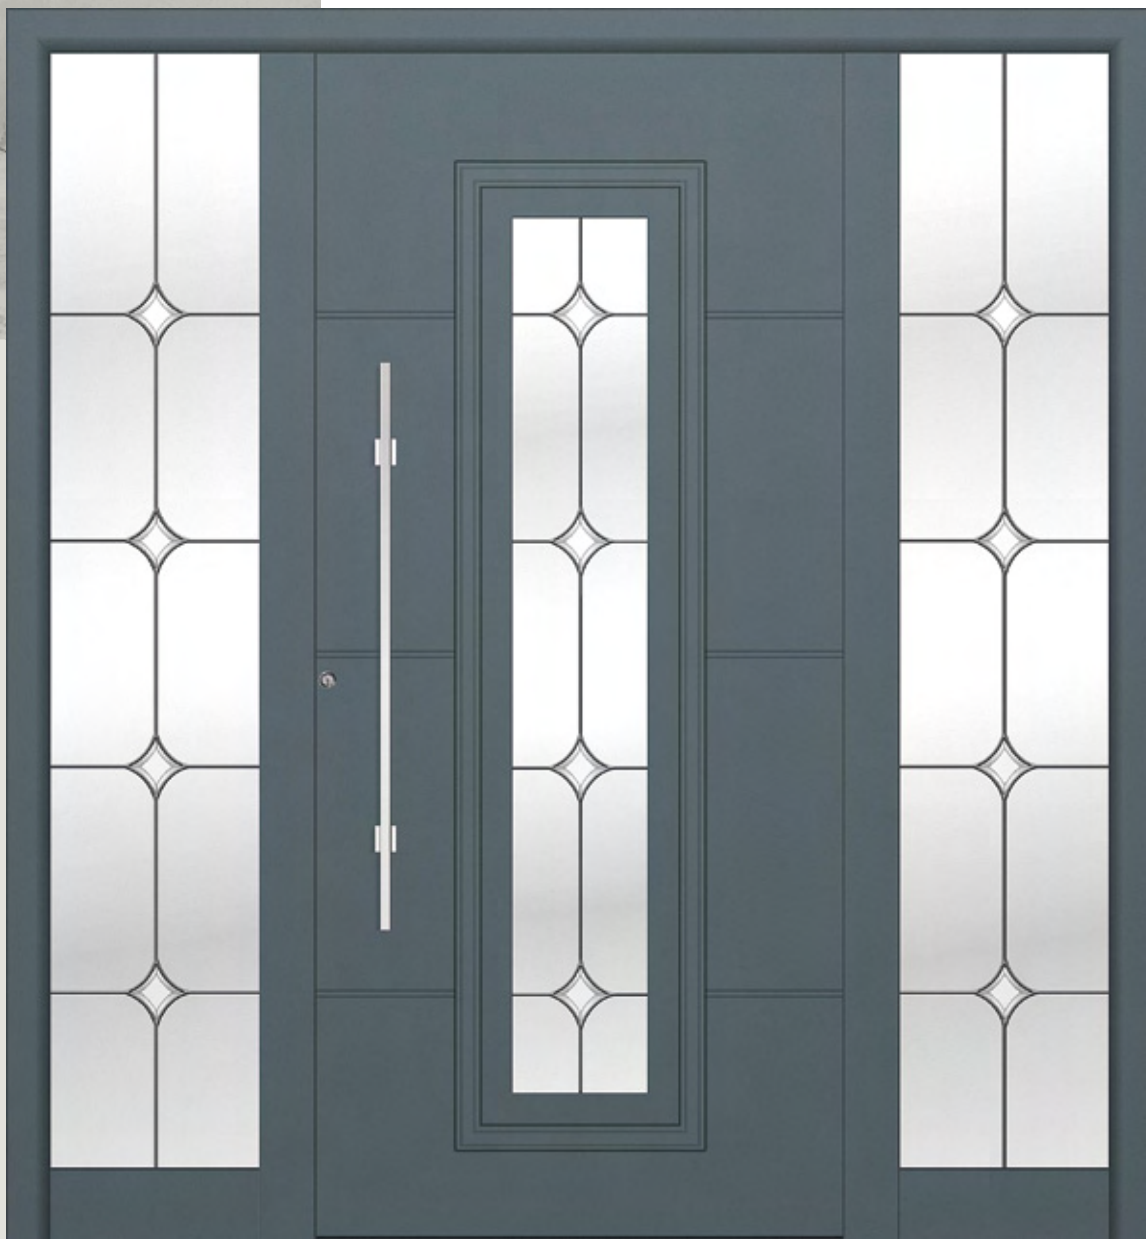

classic

Code: **1121**
Color: RAL 7012
Glass: Leaded bevel glass
Decorative: Engraving surface
with frames
External Handle: Rod