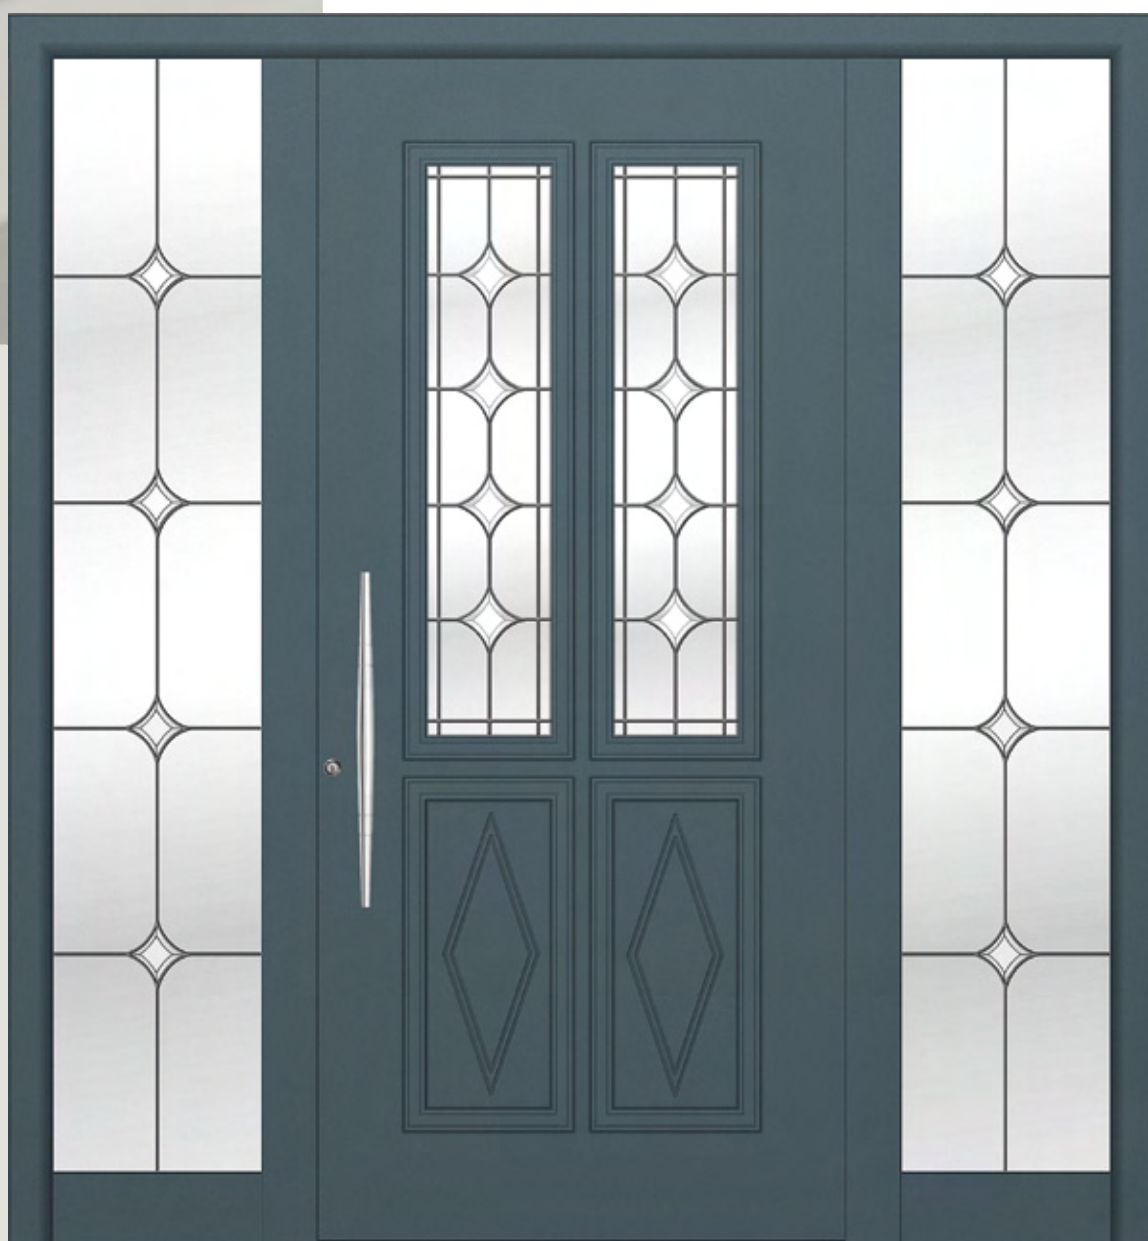

classic

Code: **1111**
Color: RAL 7011
Glass: Leaded bevel glass
Decorative: Engraving surface
with frames
External Handle: Korina