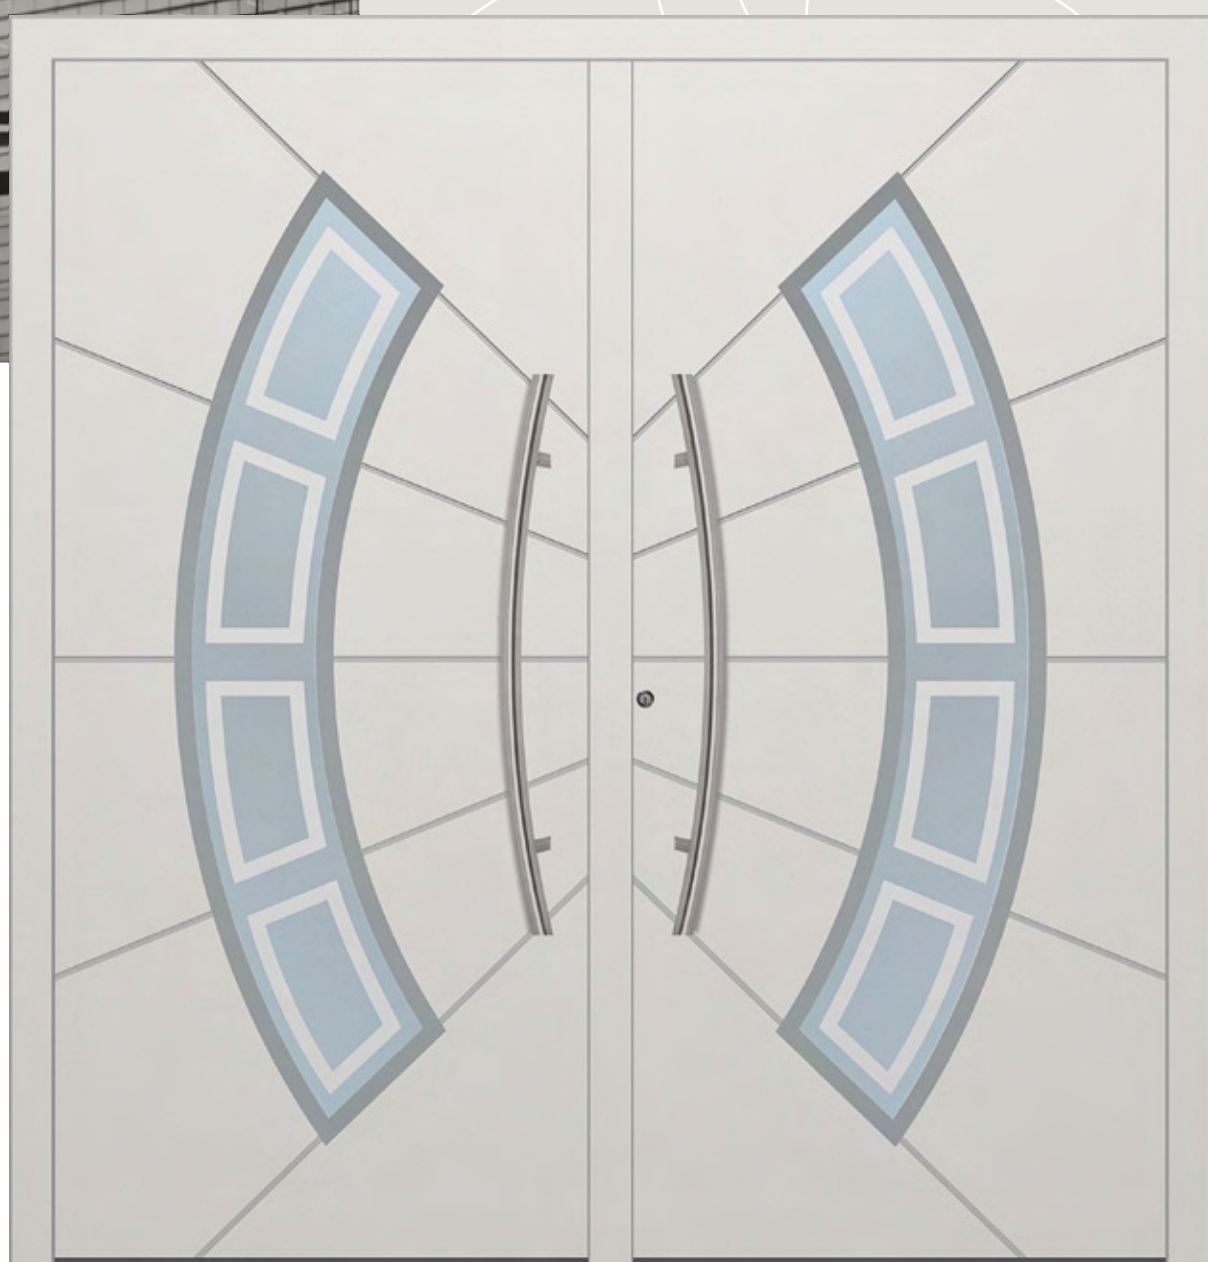

ornamental

Code: **1551**
Color: RAL 9002
Glass: Sandblast
Decorative: Engraving surface
with Inox
External Handle: Oval